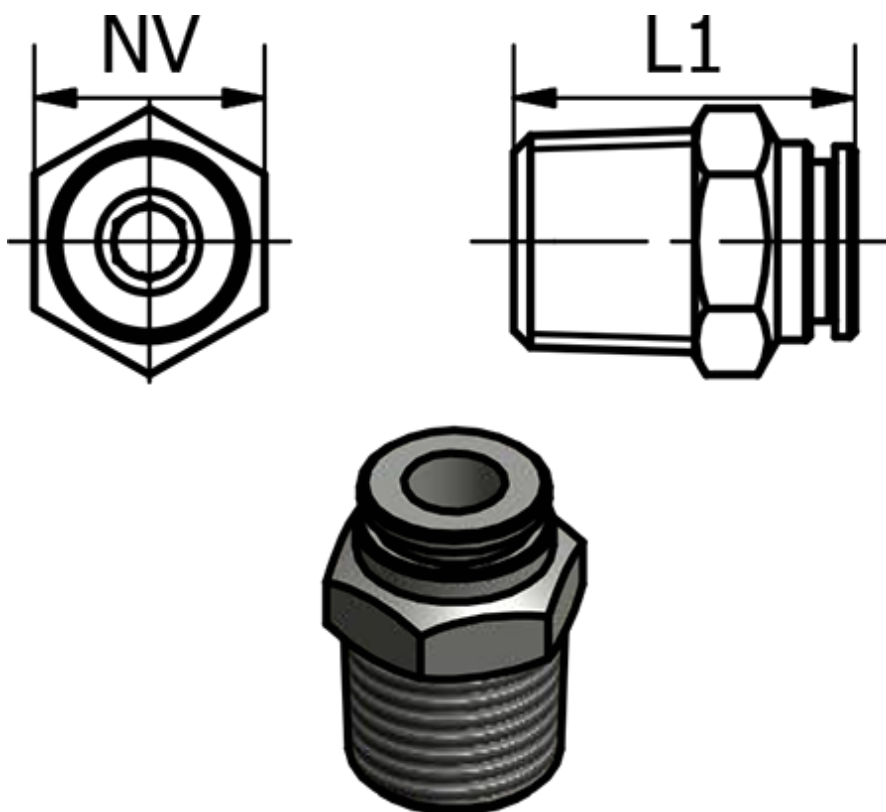

Article number: 5864501212ES

Description: Stainless steel, straight union 45.012-12 ES, $\text{Ø}12$ - R 1/2"
conical thread

Measures

--
--
L1 = 27
NV = 22
SW = -